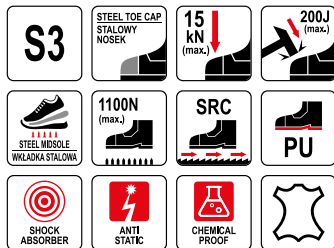

SAFETY SHOES

PÓLBUTY ROBOCZE