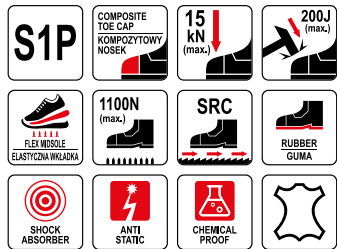

SPORT SAFETY SHOES

SPORTOWE PÓLBUTY ROBOCZE

PERA