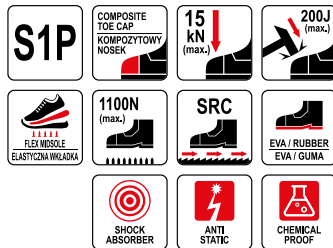

SPORT SAFETY SHOES

SPORTOWE PÓLBUTY ROBOCZE