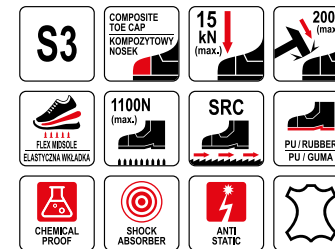

MIDDLE-CUT SAFETY SHOES

TRZEWIKI ROBOCZE

TARAN