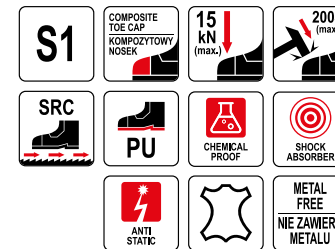

SAFETY SANDALS

SANDAŁY ROBOCZE

SEGURA