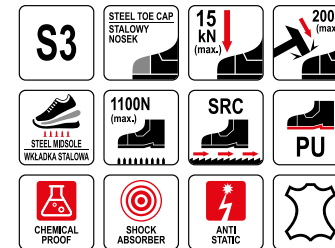

MIDDLE-CUT SAFETY SHOES

TRZEWIKI ROBOCZE

TWER

YATO	
YT-80783	39
YT-80784	40
YT-80785	41
YT-80786	42
YT-80787	43
YT-80788	44
YT-80789	45
YT-80790	46
YT-80791	47