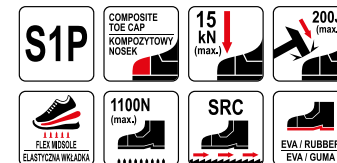

SPORT SAFETY SHOES

SPORTOWE PÓŁBUTY ROBOCZE