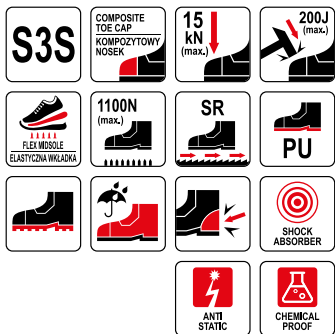

SAFETY SHOES

PÓŁBUTY ROBOCZE

PLATO