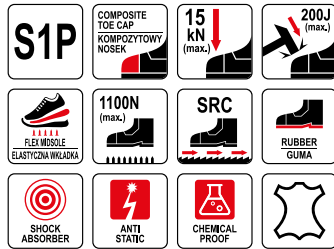

SPORT SAFETY SHOES

SPORTOWE PÓŁBUTY ROBOCZE

YATO	
YT-80497	39
YT-80498	40
YT-80499	41
YT-80500	42
YT-80501	43

PARAD

SPORT SAFETY SHOES

SPORTOWE PÓŁBUTY ROBOCZE

PERA

YATO	
YT-80488	39
YT-80489	40
YT-80490	41
YT-80491	42
YT-80492	43
YT-80493	44
YT-80494	45