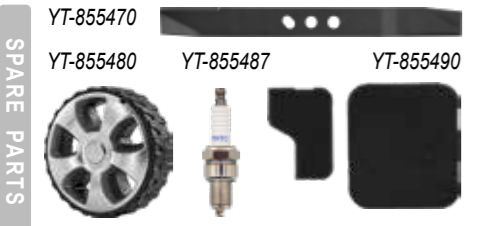

YT-85521
GASOLINE LAWN MOWER
WITH DRIVE
LONCIN LC1P65FE-3 41 CM

2.1 kW	123 cm³	2800 min⁻¹	75 mm	410mm	40L
6"/8"	4 STROKE	METAL ENCLOSURE	SELF-PROPELLED	E10	

- internal combustion engine, 4-stroke, top-valve ■
- manual starter ■
- 7-stage cutting height adjustment ■
- rear discharge, basket discharge ■
- metal enclosure ■
- ergonomic foam handle ■

Power	2,1 kW
Volume	123 cm³
Max. torque	2800 min⁻¹
Spark plug	F7RTC
Fuel	unleaded petrol E10
Fuel tank capacity	0,9 l
Oil	SAE 15W-40
Oil tank capacity	0,5 l
Cutting width	410 mm
Cutting height	25-75 mm
Mesh basket	40 l
Wheels	6", 8"
Weight	21,1 kg
Noise emission	96 dB

YT-85525
GASOLINE LAWN MOWER
WITH DRIVE
LONCIN LC1P65FE 46 CM

2.4 kW	139 cm³	2800 min⁻¹	75 mm	460mm	62L
7"/10"	4 STROKE	METAL ENCLOSURE	SELF-PROPELLED	4 in 1 4 w 1	E10

- internal combustion engine, 4-stroke, top-valve ■
- manual starter ■
- 8-stage cutting height adjustment ■
- 4 functions: rear discharge, basket discharge, side discharge, mulching ■
- metal enclosure ■
- ergonomic foam handle ■

Power	2,4 kW
Volume	139 cm³
Max. torque	2800 min⁻¹
Spark plug	F7RTC
Fuel	unleaded petrol E10
Fuel tank capacity	0,9 l
Oil	SAE 15W-40
Oil tank capacity	0,5 l
Cutting width	460 mm
Cutting height	25-75 mm
Mesh basket	62 l
Wheels	7", 10"
Weight	33,6 kg
Noise emission	96 dB