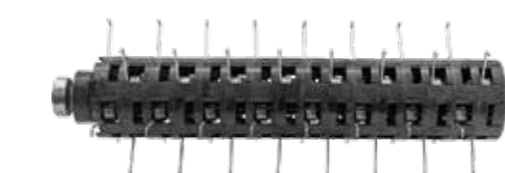

AIR FILTER

	FOR:	FOR:
YT-855490	YT-85520, YT-85521, YT-85525	YT-855491 YT-85528, YT-85532, YT-85545, YT-85580, YT-85600
YT-855492	YT-85590	YT-855492 YT-85590

	FOR:	FOR:
YT-855493	YT-85533, YT-85537	YT-855494 YT-85591, YT-85592

SPARK PLUG

	FOR:	FOR:
YT-855487	YT-85520, YT-85521, YT-85525, YT-85533, YT-85537, YT-85590, YT-85591, YT-85592	YT-855488 YT-85528, YT-85532, YT-85545, YT-85580, YT-85600

AERATION ROLLER

	L (mm)	FOR:
YT-855477	380	YT-85570