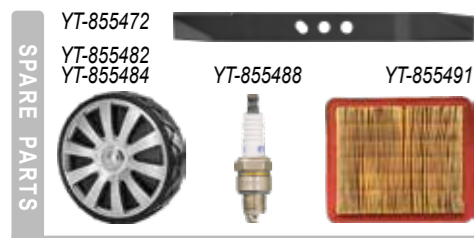

YT-85528
GASOLINE LAWN MOWER
WITH DRIVE
LONCIN LC1P70FC 51 CM

3.5 kW	196 cm³	2800 min⁻¹	510mm	62L
8"/11"	4 STROKE	METAL ENCLOSURE	4in1 4w1	E10

- internal combustion engine, 4-stroke, top-valve
- manual starter
- 8-stage cutting height adjustment
- 4 functions: rear discharge, basket discharge, side discharge, mulching
- metal enclosure
- ergonomic foam handle
- beverage holder

Power	3,5 kW
Volume	196 cm³
Max. torque	2800 min⁻¹
Spark plug	E7RTC
Fuel	unleaded petrol E10
Fuel tank capacity	1,0 l
Oil	SAE 15W-40
Oil tank capacity	0,6 l
Cutting width	510 mm
Cutting height	25-75 mm
Mesh basket	62 l
Wheels	8", 11"
Weight	36,2 kg
Noise emission	98 dB

YT-85532
GASOLINE LAWN MOWER
WITH DRIVE
LONCIN LC1P70FC 53 CM

3.5 kW	196 cm³	2800 min⁻¹	530mm	62L
8"/11"	4 STROKE	METAL ENCLOSURE	4in1 4w1	E10

- internal combustion engine, 4-stroke, top-valve
- manual starter
- 8-stage cutting height adjustment
- 4 functions: rear discharge, basket discharge, side discharge, mulching
- metal enclosure
- ergonomic foam handle
- beverage holder

Power	3,5 kW
Volume	196 cm³
Max. torque	2800 min⁻¹
Spark plug	E7RTC
Fuel	unleaded petrol E10
Fuel tank capacity	1,0 l
Oil	SAE 15W-40
Oil tank capacity	0,6 l
Cutting width	530 mm
Cutting height	25-75 mm
Mesh basket	62 l
Wheels	8", 11"
Weight	37 kg
Noise emission	98 dB