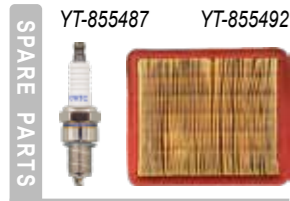

GASOLINE TILLER

LONCIN LC1P65FE-2 36/60 CM

2.9 kW	166 cm³	3000 min⁻¹	360/600 mm
6"	4 STROKE	METAL ENCLOSURE	E10

- internal combustion engine, 4-stroke, top-valve
- manual starter
- 3-stage working depth adjustment
- metal enclosure
- ergonomic foam handle

LONCIN