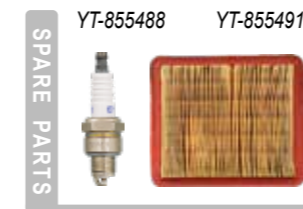

YT-85592
GASOLINE TILLER
LONCIN G200F 48 CM

4.1 kW	196 cm³	3600 min⁻¹	480 mm
4 STROKE	METAL ENCLOSURE	E10	

- internal combustion engine, 4-stroke, top-valve ■
- manual starter ■
- electric wheel drive ■
- 3-stage working depth adjustment ■
- metal enclosure ■
- ergonomic handle ■

Power	4,1 kW
Volume	196 cm ³
Max. torque	3600 min ⁻¹
Spark plug	F7RTC
Fuel	unleaded petrol E10
Fuel tank capacity	3,0 l
Oil	SAE 15W-40
Oil tank capacity	0,8 l
Working width	480 mm
Max. working depth	260 mm
Wheels	13"
Weight	72 kg
Noise emission	102 dB

YT-85600
GASOLINE SWEEPER
LONCIN LC1P70FC 100 CM

3.5 kW	196 cm³	2800 min⁻¹	1000 mm
4 STROKE	METAL ENCLOSURE	E10	

- internal combustion engine, 4-stroke, top-valve ■
- manual starter ■
- sweeping angle adjustment left/right 22.5° ■
- 3 forward gears and 1 reverse gear ■
- metal enclosure ■
- 3-stage handle adjustment ■
- beverage holder ■